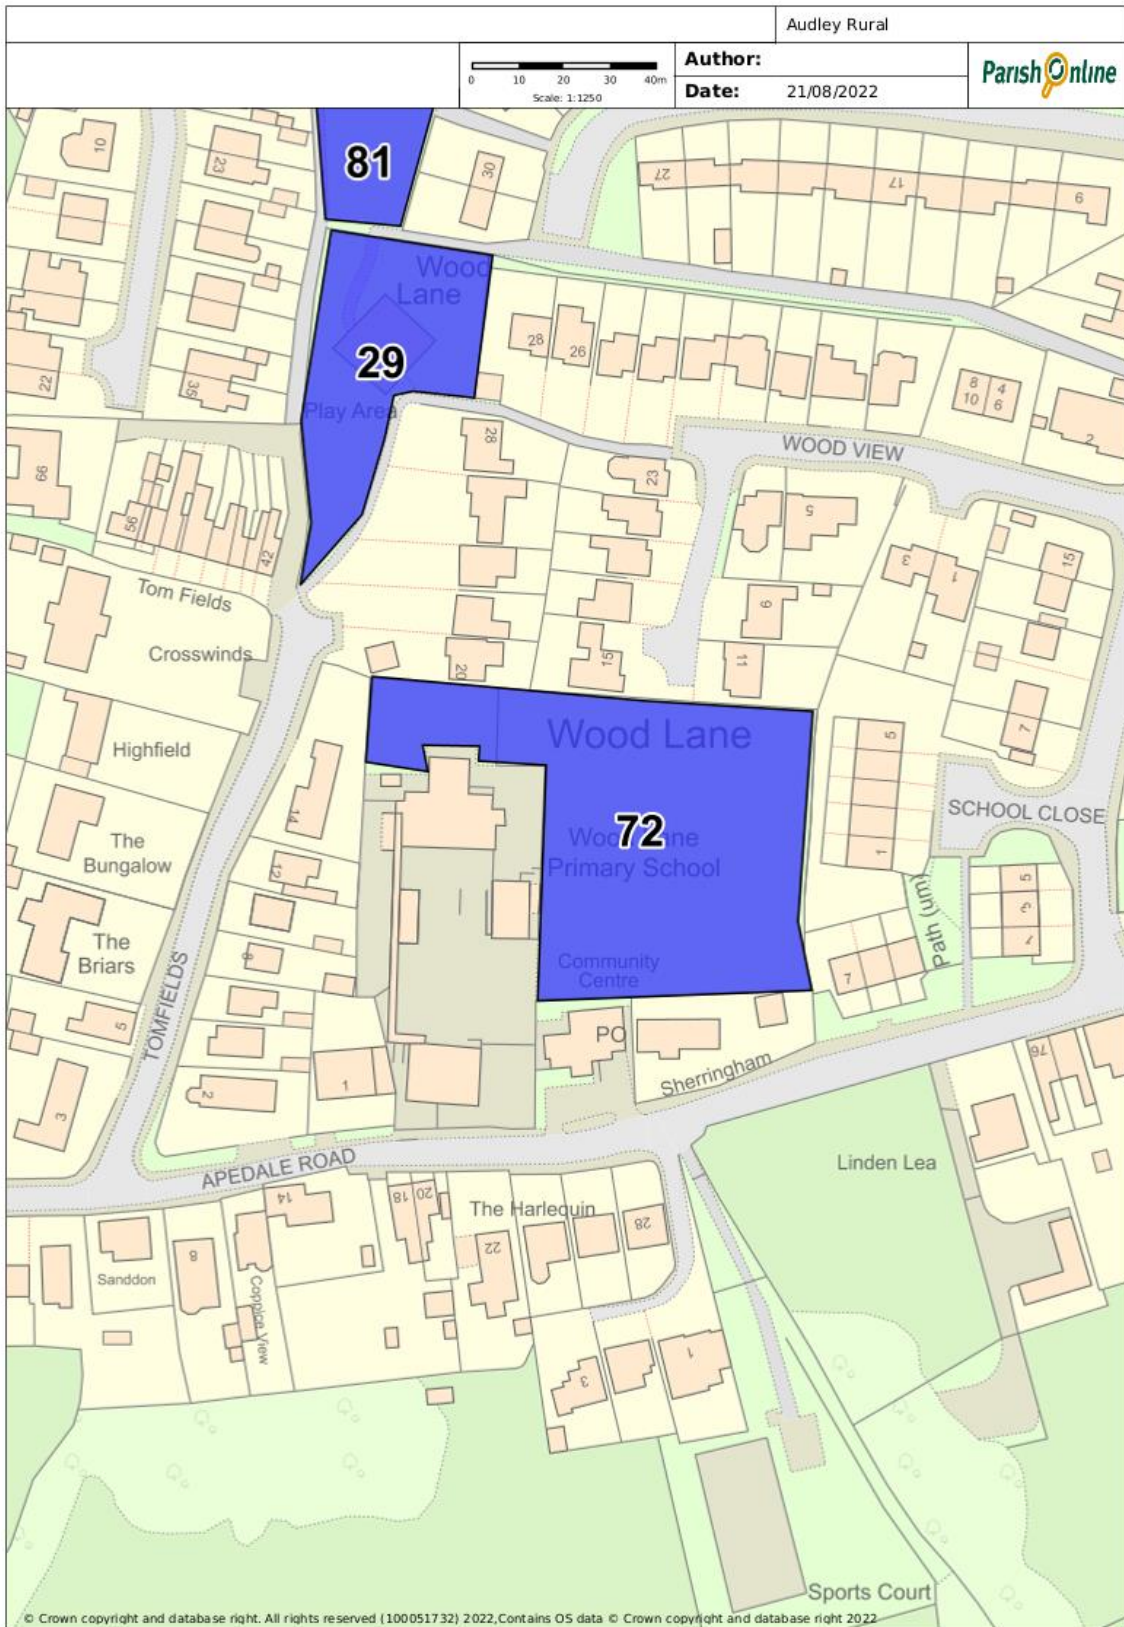

## Site 72 – Wood Lane Primary School Playing Fields

<b>Site Details</b>		
<b>Site name</b>	<b>Grid ref</b>	<b>Description and purpose</b>
Wood Lane Playing Fields	Apedale Road Wood Lane	School playing fields
<b>Checklist</b>		
<b>Statutory designations (e.g. SSSI)</b>	<b>Site allocations (give details)</b>	<b>Planning permissions (give details)</b>
None	None identified	Not applicable at time this was created.
<b>NPPF Criteria</b>		
<b>Close to the community it serves</b>	<b>Demonstrably special to local community (beauty, historic significance, recreational value, tranquillity, wildlife, or other)</b>	<b>Local in character and not extensive tract</b>
Yes	Yes – School playing fields	Yes

# Location Plan:

Images: